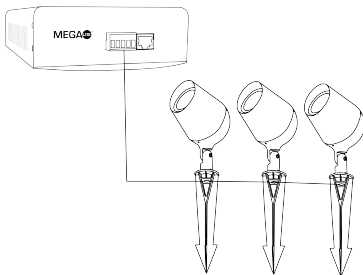

ACCESSORIES

- JUNCTION BOX MOUNT: 5073ACCMJB
- JUNCTION BOX WALL MOUNT: 5073ACCMJW
- MOUNT SURFACE BASE: 5073ACCMBS
- GROUND SPIKE MOUNT: 5073ACCMSP
- GROUND SPIKE EXTENSION: 5073ACCMSX
- TREE MOUNT JUNCTION BOX: 5073ACCMTB
- TREE STRAP: 5073ACCMST
- 102MM POLE 4 METER TALL: 5073ACCMST
- DUAL 102MM POLE CLAMP: 5073ACCPOLCLA

DIMENSIONS:

- FIXTURE SIZE: 7.25" X 5.5" X 10"
- FIXTURE WEIGHT: 3.4 lb
- PACKAGED SIZE: 12" X 7" X 8"
- PACKAGED WEIGHT: 4 lb

*Specifications Subject To Change

CONNECTION EXAMPLES: TO SEE EVERY DECO FIXTURE COMPATIBILITY PLEASE SEE FIXTURE'S MANUAL

DECO DRIVE CV1

(One unit per output port, up to 3 when power linked.
Total of 1 output x 3 fixtures.)

DECO DRIVE CV3 DIN

(One unit per output port, up to 3 when power linked.
Total of 3 outputs x 9 fixtures.)

DECO DRIVE CV4

(One unit per output port, up to 3 when power linked.
Total of 4 outputs x 12 fixtures.)

ACCESSORIES

Part Number	Part Name	Part Image	
5073ACCMJB	JUNCTION BOX MOUNT (2 STRAIN RELIEF)		
5073ACCMJW	JUNCTION BOX MOUNT (2 STRAIN RELIEF)		
5073ACCMSP	GROUND SPIKE MOUNT		
5073ACCMSX	GROUND SPIKE EXTENSION		
5073ACCMST	TREE STRAP		
5073ACCMTB	TREE MOUNT JUNCTION BOX		
5073ACCPOL1024ME	102MM POLE 4 METER TALL		
5073ACCPOLCLA	DUAL 102MM POLE CLAMP		