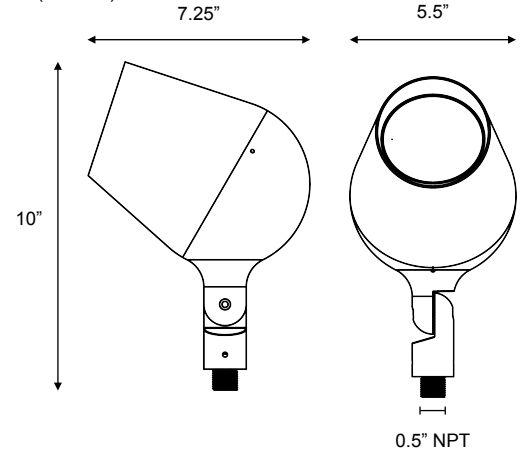

OPTICAL SYSTEM

- FIXTURE LENS ANGLE: 29°

CONTROL & PROGRAMMING

- DECO Drive CV1: CONNECT ONE FIXTURE PER OUTPUT PORT, POWER LINK UP TO 3
- DECO Drive CV3 DIN: CONNECT ONE FIXTURE PER OUTPUT PORT, POWER LINK UP TO 3 (MAX 9)
- DECO Drive CV4: CONNECT ONE FIXTURE PER OUTPUT PORT, POWER LINK UP TO 3 (MAX 12)
- CONTROL: DMX 512 (WHEN USING DECO DRIVER) DMX 512
- DMX CHANNELS: 2 MODE OF OPERATION WITH DRIVER

PHYSICAL

- HOUSING MATERIAL: ALUMINUM
- CABLE LENGTH: 1 METER
- CUSTOM COLORS: CUSTOMIZABLE RAL POWDER COATING COLOR SELECTION

RIGGING

- INSTALLATION SYSTEM: 1/2" NPT

ORDERING INFO:

- DECO CITYSCAPE Q30

Part Number:
5073

ACCESSORIES

- JUNCTION BOX MOUNT: 5073ACCMJB
- JUNCTION BOX WALL MOUNT: 5073ACCMJW
- MOUNT SURFACE BASE: 5073ACCMBS
- GROUND SPIKE MOUNT: 5073ACCMSP
- GROUND SPIKE EXTENSION: 5073ACCMSX
- TREE MOUNT JUNCTION BOX: 5073ACCMTB
- TREE STRAP: 5073ACCMST
- 102MM POLE 4 METER TALL: 5073ACCMST
- DUAL 102MM POLE CLAMP: 5073ACCPOLCLA

DIMENSIONS:

- FIXTURE SIZE: 7.25" X 5.5" X 10"
- FIXTURE WEIGHT: 3.4 lb
- PACKAGED SIZE: 12" X 7" X 8"
- PACKAGED WEIGHT: 4 lb

*Specifications Subject To Change

CONNECTION EXAMPLES: TO SEE EVERY DECO FIXTURE COMPATIBILITY PLEASE SEE FIXTURE'S MANUAL