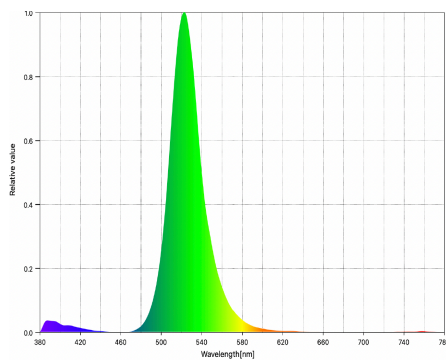

PHOTOMETRICS:

Lumens @ Full Output: 1097
Efficacy: 31 lm/W

RED:

Peak Wavelength: 633nm
CIE 1931 x, y: 0.6824, 0.3004

GREEN:

Peak Wavelength: 523nm
CIE 1931 x, y: 0.1770, 0.7265

BLUE:

Peak Wavelength: 450nm
CIE 1931 x, y: 0.1535, 0.0262

WARM WHITE:

Peak Wavelength: 597nm
CCT: 4160K

COLOR RENDERING:

NOMINAL BEAM ANGLE = 29°

NOMINAL BEAM ANGLE = 29°