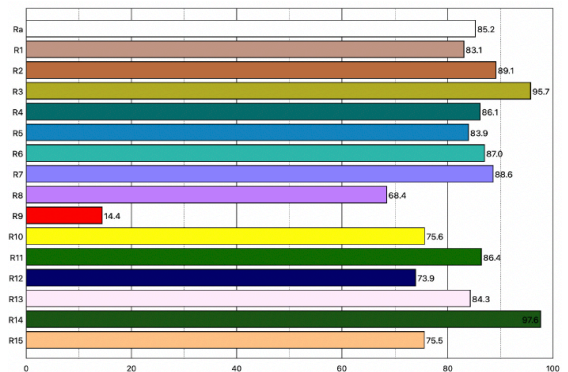

PHOTOMETRICS:

Lumens @ Full Output: 1097
Efficacy: 31 lm/W

RED:

Peak Wavelength: 633nm
CIE 1931 x, y: 0.6824, 0.3004

GREEN:

Peak Wavelength: 523nm
CIE 1931 x, y: 0.1770, 0.7265

BLUE:

Peak Wavelength: 450nm
CIE 1931 x, y: 0.1535, 0.0262

WARM WHITE:

Peak Wavelength: 597nm
CCT: 4160K

COLOR RENDERING:

NOMINAL BEAM ANGLE = 29°

NOMINAL BEAM ANGLE = 29°