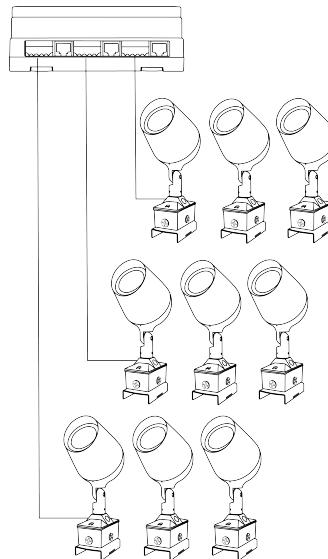

ACCESSORIES

- JUNCTION BOX MOUNT: 5073ACCMJB
- JUNCTION BOX WALL MOUNT: 5073ACCMJW
- MOUNT SURFACE BASE: 5073ACCMBS
- GROUND SPIKE MOUNT: 5073ACCMSP
- GROUND SPIKE EXTENSION: 5073ACCMSX
- TREE MOUNT JUNCTION BOX: 5073ACCMTB
- TREE STRAP: 5073ACCMST
- 102MM POLE 4 METER TALL: 5073ACCMST
- DUAL 102MM POLE CLAMP: 5073ACCPOLCLA

DIMENSIONS:

- FIXTURE SIZE: 7.25" X 5.5" X 10"
- FIXTURE WEIGHT: 3.4 lb
- PACKAGED SIZE: 12" X 7" X 8"
- PACKAGED WEIGHT: 4 lb

*Specifications Subject To Change

CONNECTION EXAMPLES: TO SEE EVERY DECO FIXTURE COMPATIBILITY PLEASE SEE FIXTURE'S MANUAL

DECO DRIVE CV1

(One unit per output port, up to 3 when power linked.
Total of 1 output x 3 fixtures.)

DECO DRIVE CV3 DIN

(One unit per output port, up to 3 when power linked.
Total of 3 outputs x 9 fixtures.)

DECO DRIVE CV4

(One unit per output port, up to 3 when power linked.
Total of 4 outputs x 12 fixtures.)

ACCESSORIES

Part Number	Part Name	Part Image	
5073ACCMJB	JUNCTION BOX MOUNT (2 STRAIN RELIEF)		
5073ACCMJW	JUNCTION BOX MOUNT (2 STRAIN RELIEF)		
5073ACCMSP	GROUND SPIKE MOUNT		
5073ACCMSX	GROUND SPIKE EXTENSION		
5073ACCMST	TREE STRAP		
5073ACCMTB	TREE MOUNT JUNCTION BOX		
5073ACCPOL1024ME	102MM POLE 4 METER TALL		
5073ACCPOLCLA	DUAL 102MM POLE CLAMP		