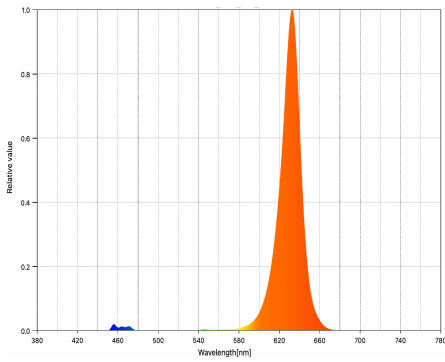

PHOTOMETRICS:

Lumens @ Full Output: 1097
Efficacy: 31 lm/W

RED:

Peak Wavelength: 633nm
CIE 1931 x, y: 0.6824, 0.3004

GREEN:

Peak Wavelength: 523nm
CIE 1931 x, y: 0.1770, 0.7265

BLUE:

Peak Wavelength: 450nm
CIE 1931 x, y: 0.1535, 0.0262

WARM WHITE:

Peak Wavelength: 597nm
CCT: 4160K

COLOR RENDERING:

NOMINAL BEAM ANGLE = 29°

NOMINAL BEAM ANGLE = 29°