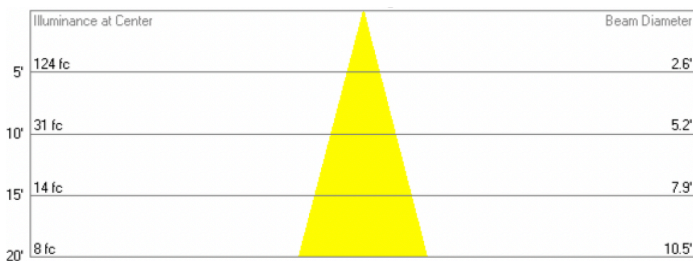

PHOTOMETRICS:

Lumens @ Full Output: 1097
Efficacy: 31 lm/W

RED:

Peak Wavelength: 633nm
CIE 1931 x, y: 0.6824, 0.3004

GREEN:

Peak Wavelength: 523nm
CIE 1931 x, y: 0.1770, 0.7265

BLUE:

Peak Wavelength: 450nm
CIE 1931 x, y: 0.1535, 0.0262

WARM WHITE:

Peak Wavelength: 597nm
CCT: 4160K

COLOR RENDERING:

NOMINAL BEAM ANGLE = 29°

NOMINAL BEAM ANGLE = 29°