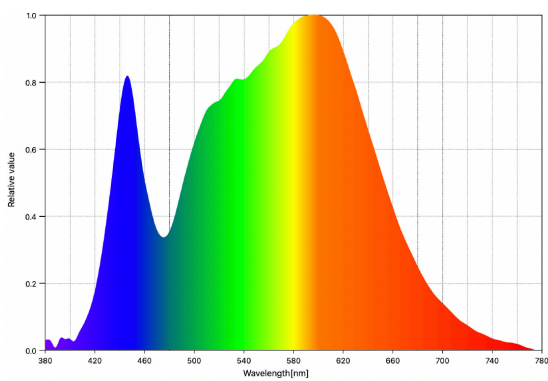

PHOTOMETRICS:

Lumens @ Full Output: 1097
Efficacy: 31 lm/W

RED:

Peak Wavelength: 633nm
CIE 1931 x, y: 0.6824, 0.3004

GREEN:

Peak Wavelength: 523nm
CIE 1931 x, y: 0.1770, 0.7265

BLUE:

Peak Wavelength: 450nm
CIE 1931 x, y: 0.1535, 0.0262

WARM WHITE:

Peak Wavelength: 597nm
CCT: 4160K

COLOR RENDERING:

NOMINAL BEAM ANGLE = 29°

NOMINAL BEAM ANGLE = 29°