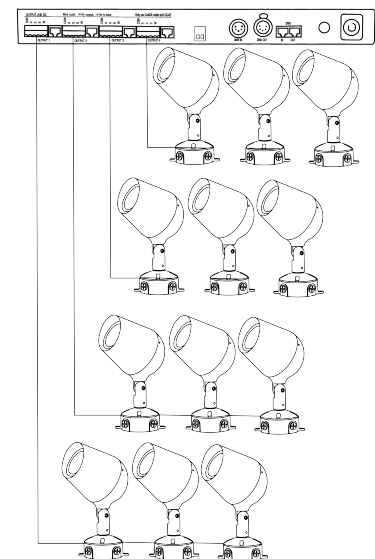

DIMENSIONS:

- FIXTURE SIZE: 7.25" X 5.5" X 10"
- FIXTURE WEIGHT: 3.4 lb
- PACKAGED SIZE: 12" X 7" X 8"
- PACKAGED WEIGHT: 4 lb

*Specifications Subject To Change

CONNECTION EXAMPLES: TO SEE EVERY DECO FIXTURE COMPATIBILITY PLEASE SEE FIXTURE'S MANUAL

DECO DRIVE CV1

(One unit per output port, up to 3 when power linked.
Total of 1 output x 3 fixtures.)

DECO DRIVE CV3 DIN

(One unit per output port, up to 3 when power linked.
Total of 3 outputs x 9 fixtures.)

DECO DRIVE CV4

(One unit per output port, up to 3 when power linked.
Total of 4 outputs x 12 fixtures.)

ACCESSORIES

Part Number	Part Name	Part Image	
5073ACCMJB	JUNCTION BOX MOUNT (2 STRAIN RELIEF)		
5073ACCMJW	JUNCTION BOX MOUNT (2 STRAIN RELIEF)		
5073ACCMSP	GROUND SPIKE MOUNT		
5073ACCMSX	GROUND SPIKE EXTENSION		
5073ACCMST	TREE STRAP		
5073ACCMTB	TREE MOUNT JUNCTION BOX		
5073ACCPOL1024ME	102MM POLE 4 METER TALL		
5073ACCPOLCLA	DUAL 102MM POLE CLAMP		