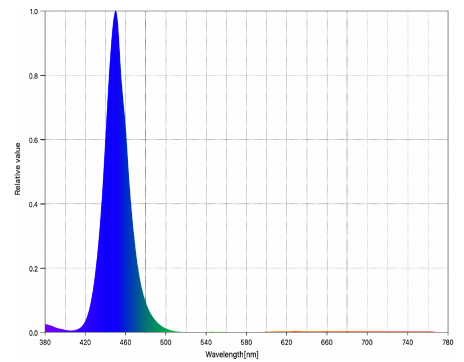

PHOTOMETRICS:

Lumens @ Full Output: 1097
Efficacy: 31 lm/W

RED:

Peak Wavelength: 633nm
CIE 1931 x, y: 0.6824, 0.3004

GREEN:

Peak Wavelength: 523nm
CIE 1931 x, y: 0.1770, 0.7265

BLUE:

Peak Wavelength: 450nm
CIE 1931 x, y: 0.1535, 0.0262

WARM WHITE:

Peak Wavelength: 597nm
CCT: 4160K

COLOR RENDERING:

NOMINAL BEAM ANGLE = 29°

NOMINAL BEAM ANGLE = 29°