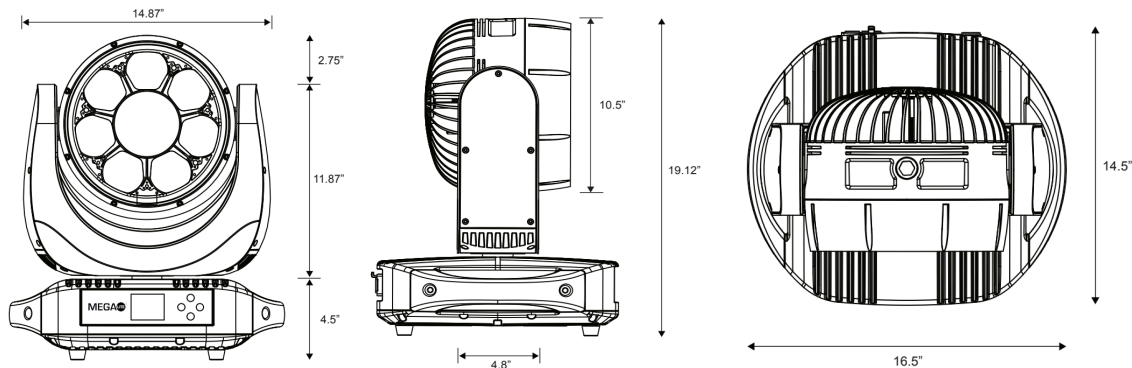

## Size and Weight

---

Fixture Size:	16.5" X 14.5" X 19.12"
Fixture Weight:	56LB (25.40 kg)
Packaged Size:	21" X 18.5" X 23.5"
Packaged Weight:	57.5 LB (26.08 kg)