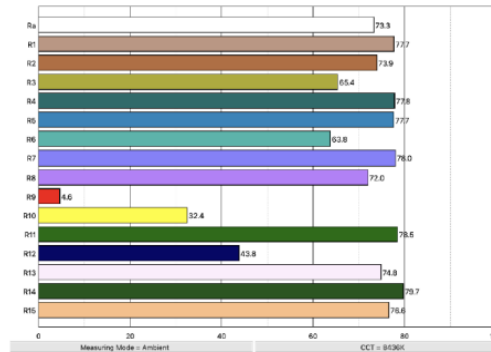

Color Rendering

Included Items

Outerbot Wash 340:	1 (ITEM# 1313)
Quick Release Clamp Mount:	2 (ITEM# 1210-HOU-QUI)
Safety Cable:	1 (ITEM# TXASC)
Power Cable:	1
User Manual:	1

Accessories

Dual Road Case:	ITEM# CAS-1313-2

Customer Service

MEGA-Lite has a customer support line to provide set-up help and answer any questions should you encounter a problem. Please visit our website for any other related technical documents. For service-related issues, please contact our service department.

Operating Hours:	Monday - Friday 9AM - 6PM CST
Phone:	(210) 684-2600
Email:	Service@mega.lighting

18668 Highway 16N
Helotes, TX 78023
Phone (210)684-2600 / Fax (210)855-6279
www.mega.lighting / info@mega.lighting