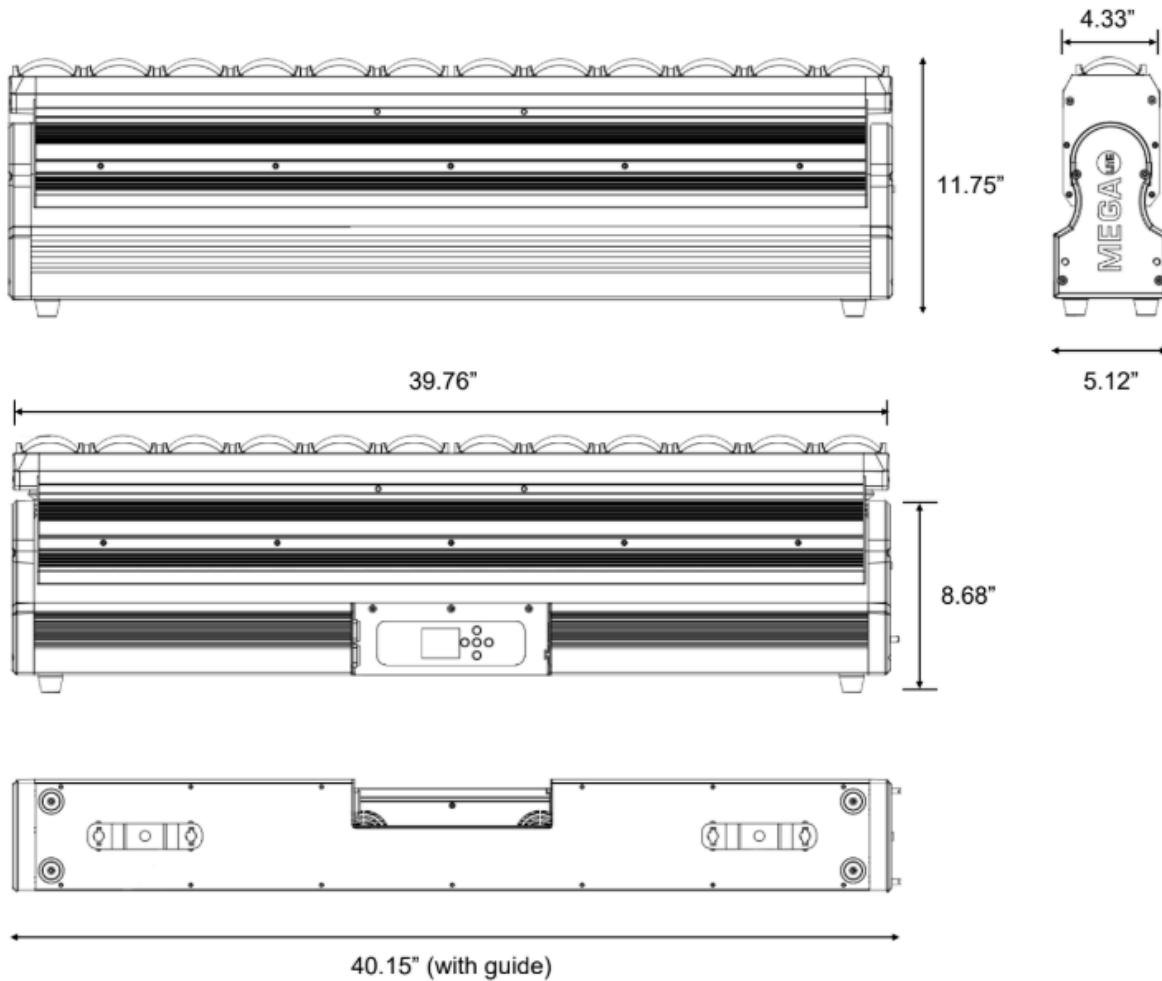

Very Bright

Equipped with 12 powerful 40-Watt RGBW LEDs to produce bright, colorful aerial effects or highlight performers and objects on or off stage.

Mechanical Specifications

| | |
|--------------------|--|
| Power Connection: | Seetronic Type power in/out |
| Signal Connection: | 5-pin XLR in/out |
| Tilt Movement: | 210° 8/16 Bit |
| Colors: | Red, Green, Blue, White |
| Zoom Angle: | 3° - 54° |
| Zoom Control: | 2 Independent zoom sections |
| Strobe: | Electronic strobe effect with variable speed |
| Fastening System: | 2 Mounting points |

Size and Weight

| | |
|------------------|-------------------------|
| Fixture Size: | 40.15" X 5.12" X 11.75" |
| Fixture Weight: | 38.3 lb |
| Packaged Size: | 41.5" X 7.25" X 13.5" |
| Packaged Weight: | 39.5 lb |