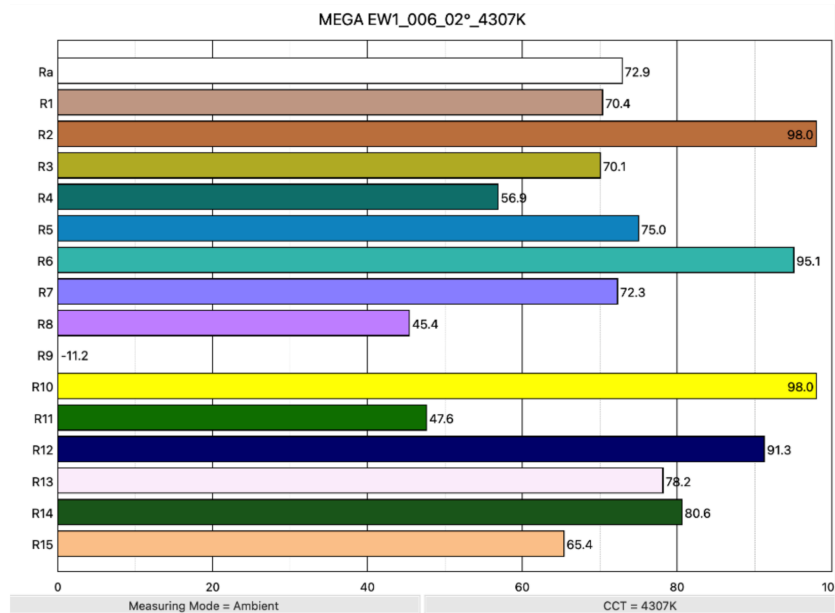

## Electrical Specifications

---

Light Source:	7 X 60W RGBW Osram 62 X .5W RGB
Color Temperature:	7562K
CRI (Warm White):	72 @ full
Lumen Output:	7625Lm
Power Supply:	N/A
Power Consumption:	382 Watts 3.25 Amps @110V

## Photometrics

---

Lumens @ Full Output (Narrow):

6,000

Efficacy:

13 lm/W

Lumens @ Full Output (Wide):

7,625

Efficacy:

17 lm/W

Red Emitter Peak Wavelength:

634 nm

Green Emitter Peak Wavelength:

522 nm

Blue Emitter Peak Wavelength:

447 nm

## Color Rendering

---