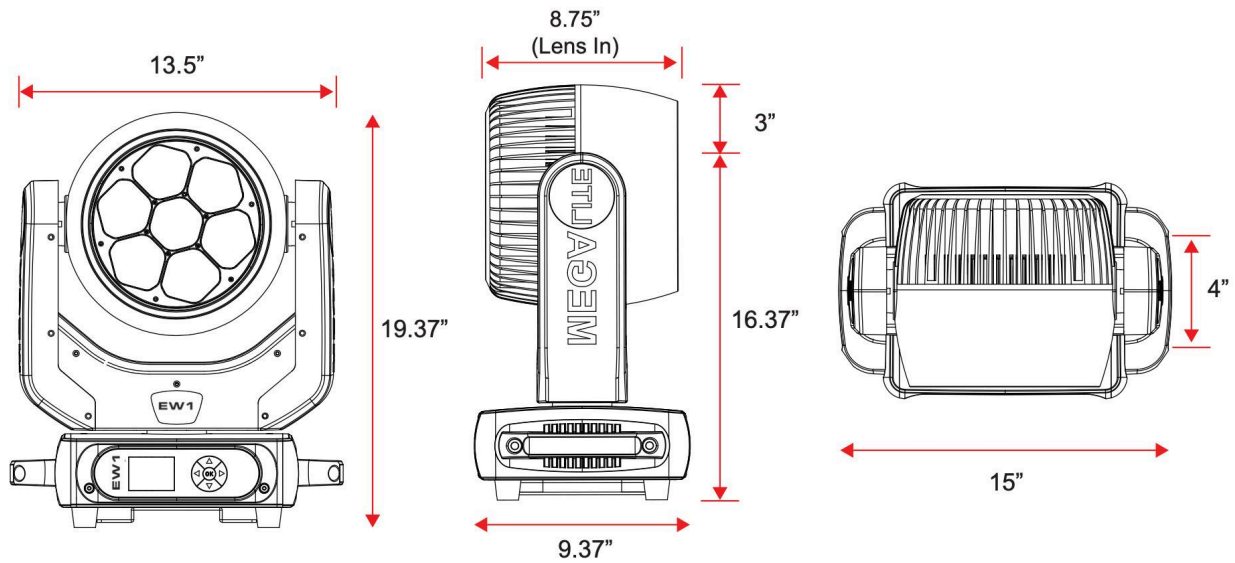

## Mechanical Specifications

---

Housing:	High Temp, Low Flammability, Plastic
Mounting System:	2 Quick Release Clamp Mounts
Power Connection:	Input Seetronics SAC3MPA Panel Mount Output Seetronics SAC3MPB Panel Mount Cable Seetronics SAC3FCA plug to Nema 5/15
Signal Connection:	3 and 5 Pin XLR In and Out (IP Rated)
Zoom Angle:	4° to 36° Electronic Zoom

## Size and Weight

---

Fixture Size:

15" X 9.37" X 19.37"

Fixture Weight:

32lb

Packaged Size:

16.5" X 13.5" X 24.5"