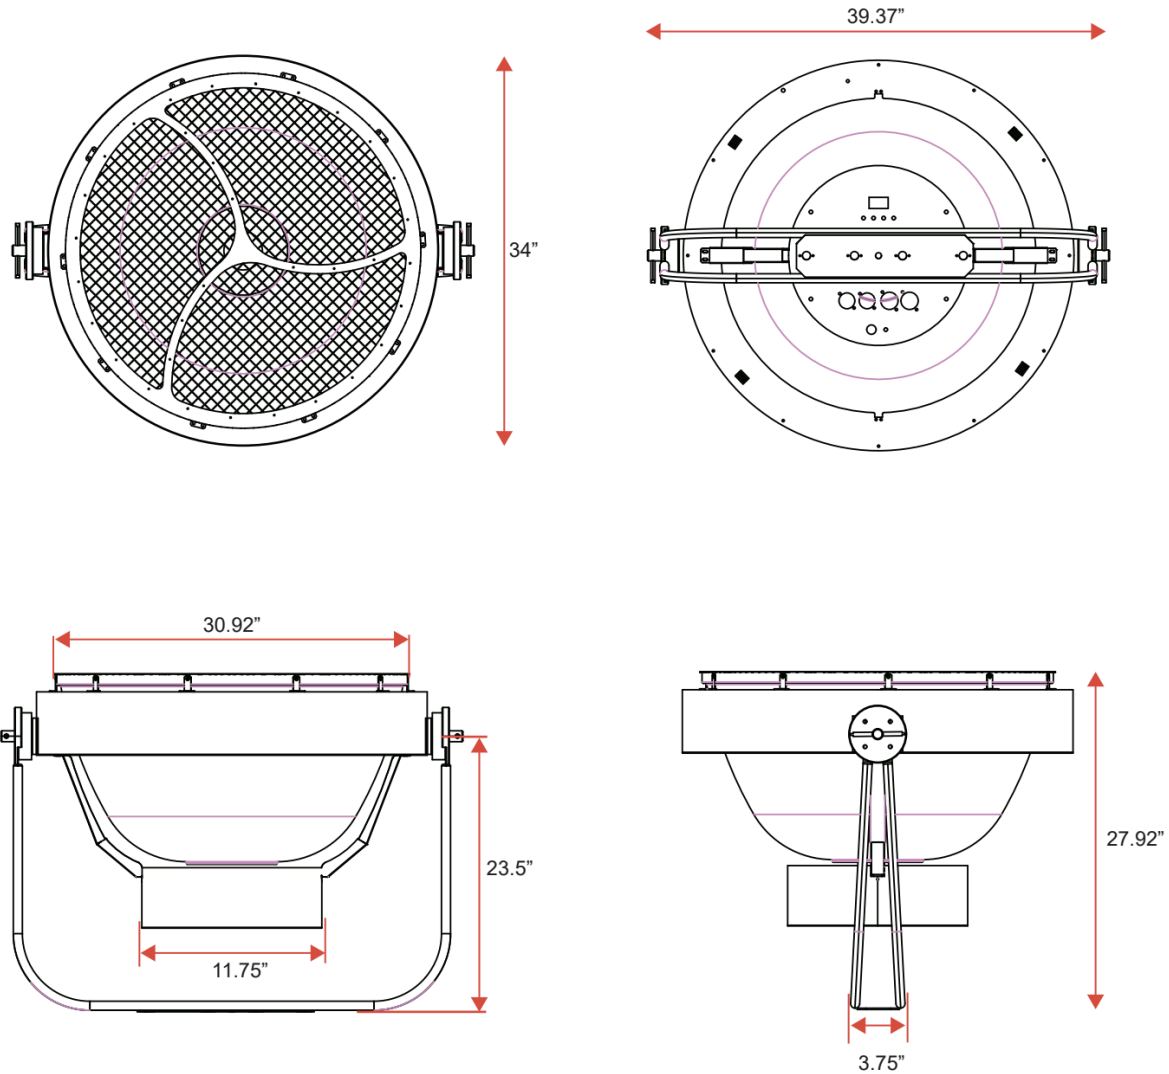

Unique Effects

The Circa Giant Scoops independent control of dimmer, macro, and strobe effects can be used to create a multitude of unique effects.

Mechanical Specifications

Housing:	Sheet Metal
Fastening System:	2 Quick Release Clamp Mounts, Hanging Yoke
Power Connection:	Input: Seetronics SAC3MPX Output: Seetronics SAC3FX Cable: Seetronics SAC3FX to Nema 5/15
Signal Connection:	5 Pin XLR In and Out
LED Angle:	140° (outer ring)
Operating Temperature:	Maximum ambient temperature 115°F Maximum surface temperature 135°F
Fuse:	5x20mm F10AL250V

Electrical Specifications

LED Quantity:	384 RGB Outer Ring, 288 Inner Ring, 80 Warm White + Amber Center, 180 Warm White Reflective
LED Watts:	0.8 Watts each
Segments:	8 outer segments, 8 inner segments
Power Input:	110-240VAC 50/60Hz
Scan Rate:	7000 Hz
Power Supply:	100-240 A/C
Power Consumption:	445 Watts 5.43Amps @110V

Control System

Control Protocols:	DMX 512
RDM:	Yes/No
Channel Modes:	5 DMX modes

Main Power Connection

Power Link: 4
DMX-512: Yes

Size and Weight

Fixture Size: 39.37" X 27.92" X 34"
Fixture Weight: 51lb
Packaged Size: 45" X 22.55" X 31.5"
Packaged Weight: 151lb