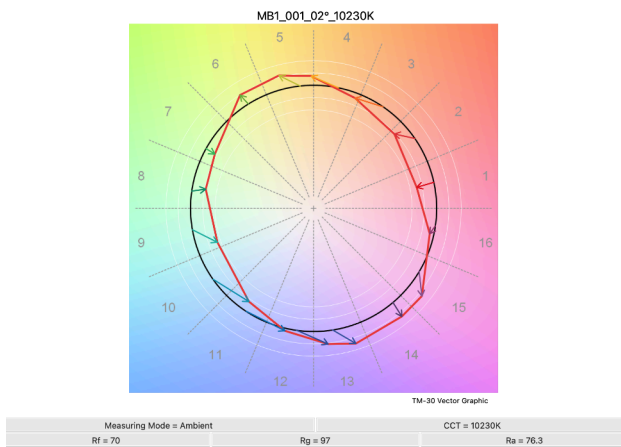

Voltage: 120 V AC, 60 Hz

Power: 138 W

VA: 212 VA

Current: 1.75A

PF: 0.65

Output at full.

	Lumens at full output	Efficacy
Standard Angle	5278	38 lm/W

Color Rendering - White Emitter

CCT: 10230 K

Duv: -0.0112

CRI (Ra): 76

TM-30 Rf: 70

TM-30 Rg: 97

Spectrum

Color Rendering

Full Output All Emitters - Narrow

Lumens at full output Narrow Angle: 5278 lm