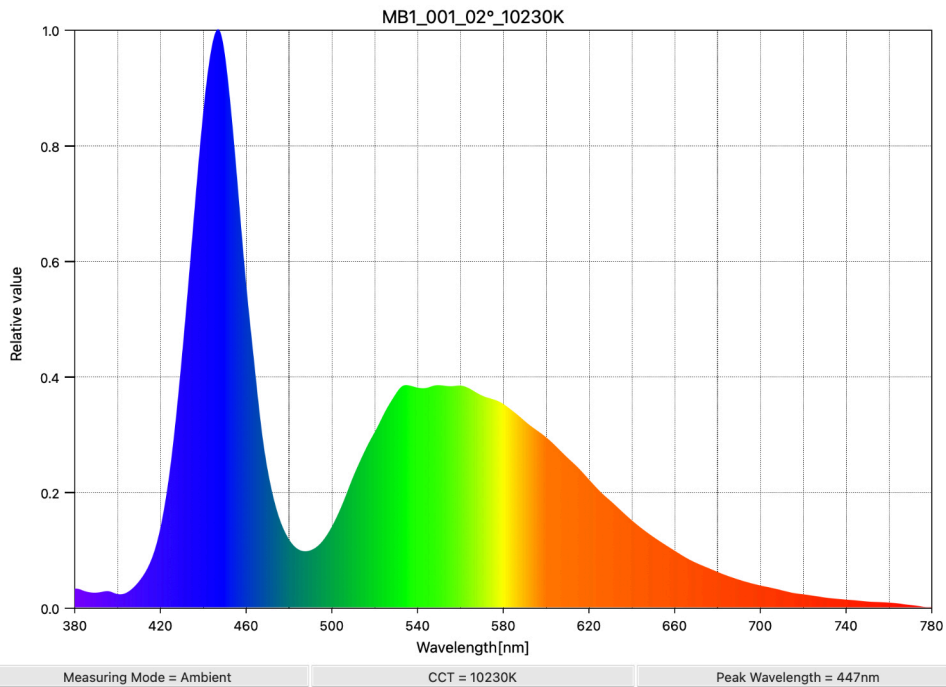

Voltage: 120 V AC, 60 Hz

Power: 138 W

VA: 212 VA

Current: 1.75A

PF: 0.65

Output at full.

	Lumens at full output	Efficacy
Standard Angle	5278	38 lm/W

Color Rendering - White Emitter

CCT: 10230 K

Duv: -0.0112

CRI (Ra): 76

TM-30 Rf: 70

TM-30 Rg: 97

Spectrum

Color Rendering

Full Output All Emitters - Narrow

Lumens at full output Narrow Angle: 5278 lm