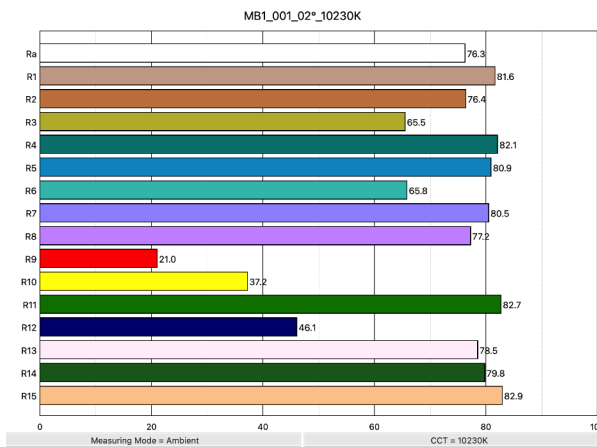

Voltage: 120 V AC, 60 Hz

Power: 138 W

VA: 212 VA

Current: 1.75A

PF: 0.65

Output at full.

	Lumens at full output	Efficacy
Standard Angle	5278	38 lm/W

Color Rendering - White Emitter

CCT: 10230 K

Duv: -0.0112

CRI (Ra): 76

TM-30 Rf: 70

TM-30 Rg: 97

Spectrum

Color Rendering

Full Output All Emitters - Narrow

Lumens at full output Narrow Angle: 5278 lm