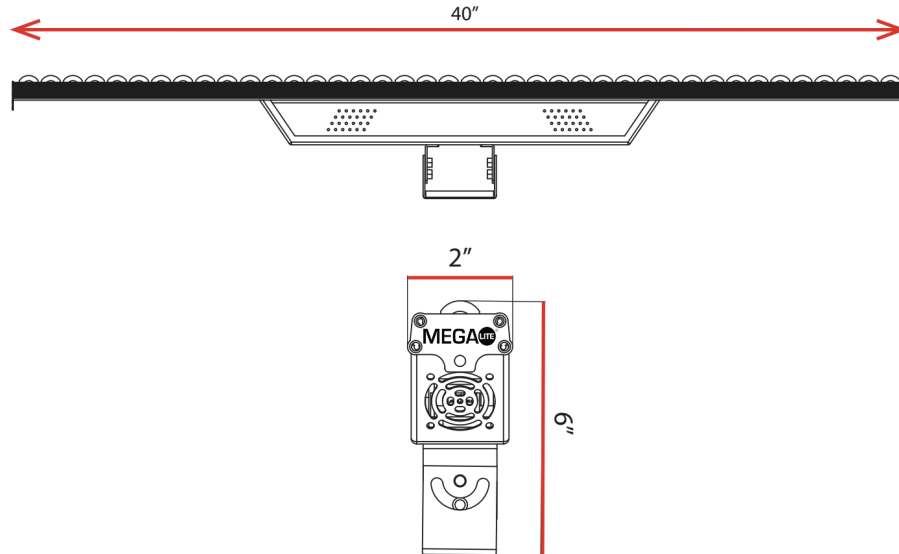

MEGA^{LITE} ZIPSTRIP C40

Product Description:

The ZIP Strip C40, with its 40 pixels of Red, Green, and Blue narrow beam LEDs, is a powerful tool that allows you to create multicolor light curtain effects. Whether you want to add some atmosphere to a venue, dress the stage in vibrant color beams, or enhance a Dancefloor with engaging colors, the ZIP StripC40 is the perfect choice. This slim fixture is designed to enhance your production without exceeding your budget. It is lightweight, compact, and easy to mount with its compact three-hole yoke. Despite having no moving parts, it can create the illusion of high-speed movement by chasing colors in various combinations and speeds. With four control profiles, you can use a simple DMX controller or the most advanced RGB pixel matrix systems to take complete control of your pixels. The ZIP Strip also comes in a mono-warm wight version, giving you even more options over your lighting effects.

Individual Pixel Control

Forty pixels that give the fixture its name as the pixels Zip through the air. Pixel map your stage venue or production to create the looks you want.

Mechanical Specifications

Housing:	Sheet Metal
Power Connection:	Seetronics SAC3MPX Input (Nema 5-15 to SAC3FX-67 cable included)
Signal Connection:	5 Pin XLR In and Out
Lens Angle:	5°
Segments:	40 Pixels
Fastening System:	Mounting Yoke

Fixture Size:	39.37" X 2" X 6"
Fixture Weight:	6lb
Packaged Size:	40.5" X 4.9" X 5.7"
Packaged Weight:	6.5lb

Color Rendering

Included Items

ZIP Strip C40	4057
Seetronics SAC3MPX Input (Nema 5-15to SAC3FX-67 cable included)	