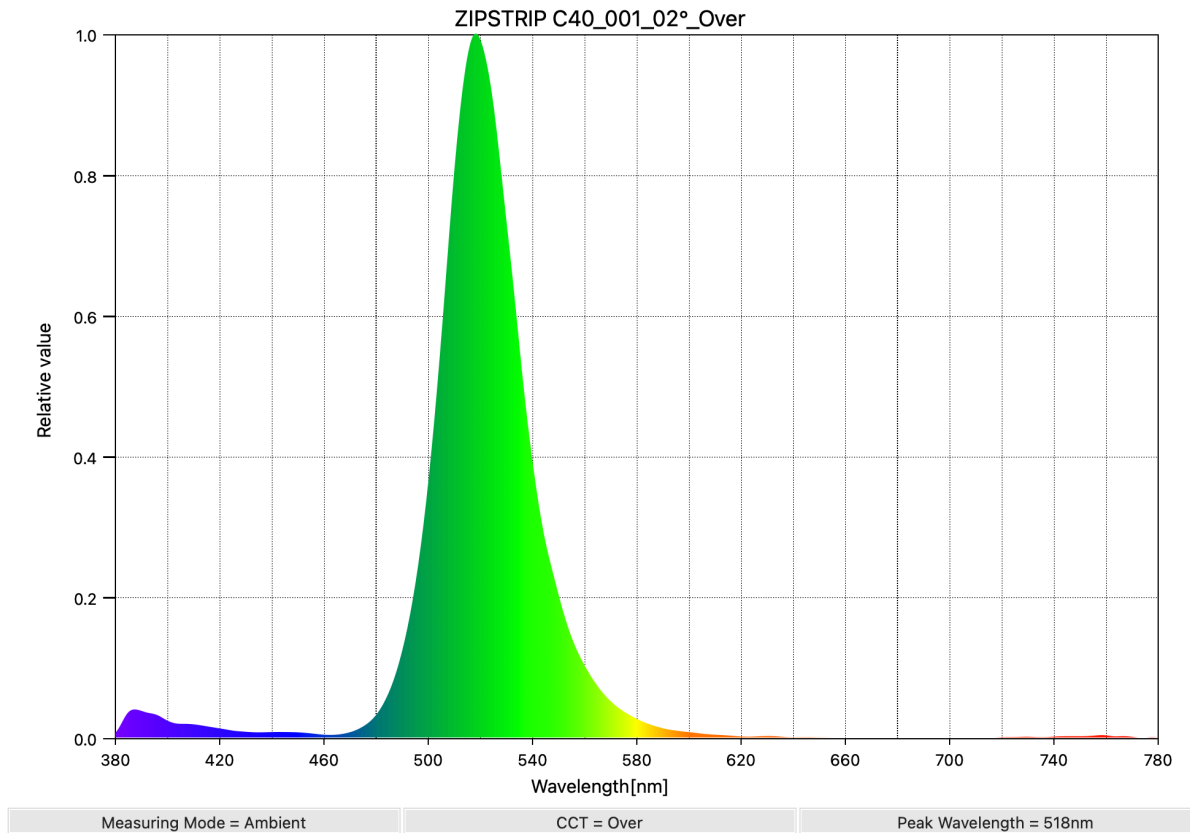

Peak Wavelength: 629 nm

CIE 1931 x,y: 0.6791, 0.3023

Measuring Mode = Ambient

CCT = Under

Peak Wavelength = 629nm

Green Emitter Only

Peak Wavelength: 518 nm

CIE 1931 x,y: 0.1531 0.7129

Blue Emitter Only

Peak Wavelength: 458 nm

CIE 1931 x,y: 0.1471 0.0338