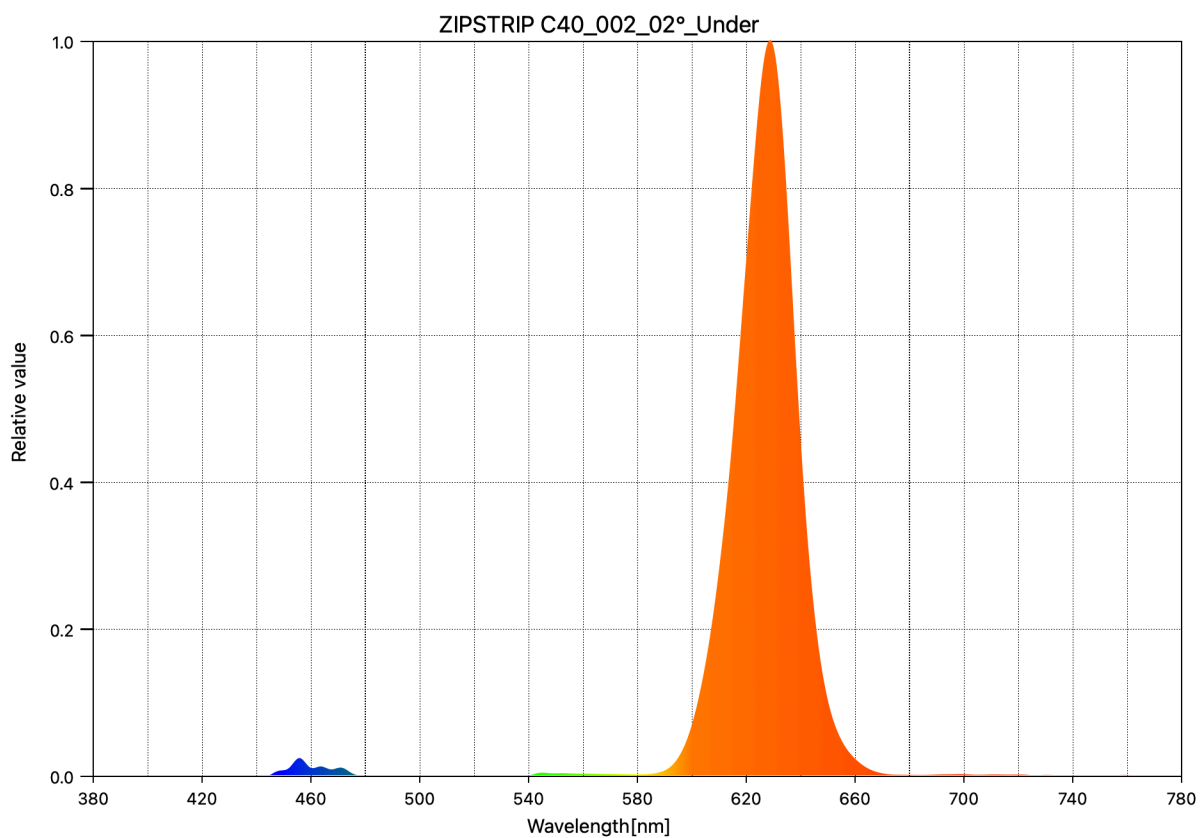

Peak Wavelength: 629 nm

CIE 1931 x,y: 0.6791, 0.3023

Measuring Mode = Ambient

CCT = Under

Peak Wavelength = 629nm

Green Emitter Only

Peak Wavelength: 518 nm

CIE 1931 x,y: 0.1531 0.7129

Blue Emitter Only

Peak Wavelength: 458 nm

CIE 1931 x,y: 0.1471 0.0338