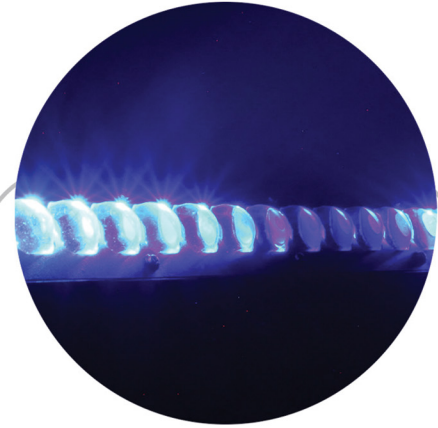

INDIVIDUAL PIXEL CONTROL

Forty pixels that give the fixture its name as the pixels Zip through the air. Pixel map your stage venue or production to create the looks you want.