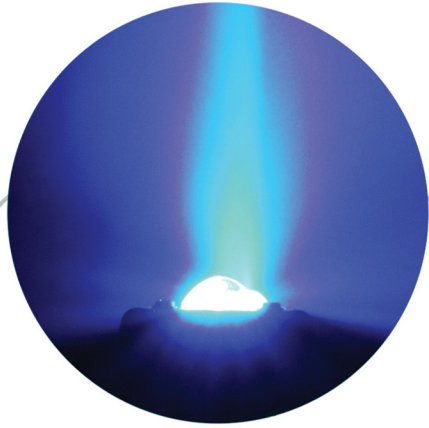

Features.

NARROW RGB BEAM

40 5° red, green, and Blue LEDs that can be combined to mix an extensive array of color combinations.