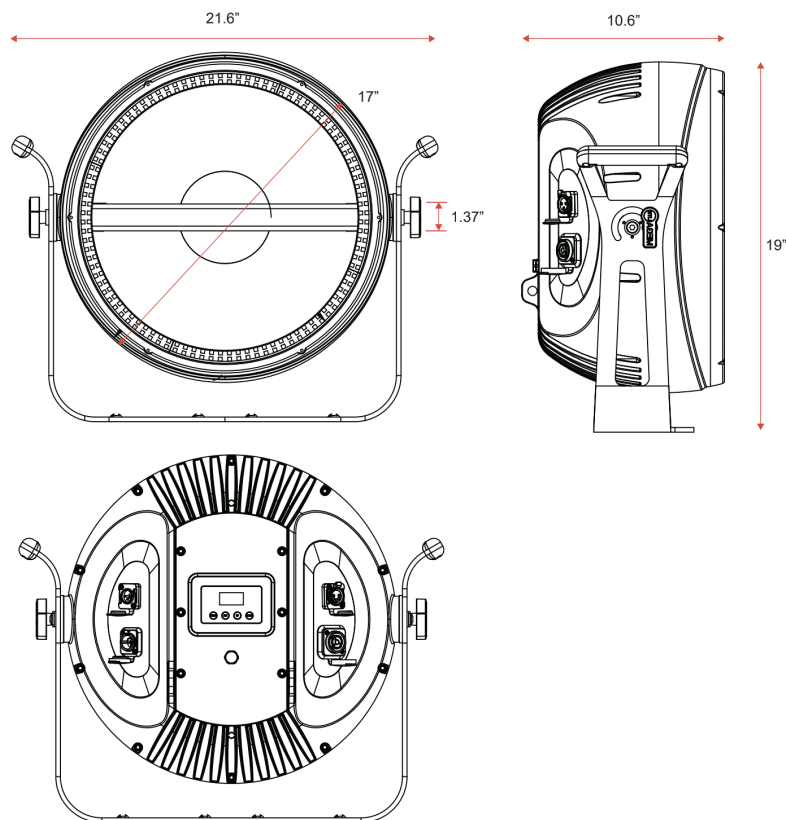

Electrical Specifications

Light Source:	Center: 1 X 400W Red, Green Blue, Amber, Lime Ring: 256 X 0.5W Red, Green, Blue (8 segments) Bar: 35 X 20W Amber, Cool White (5 Segments)
Color Temperature:	7105 K (all emitters)
CRI:	77 (all emitters full) 92 (configured)
Lumen Output:	13458 Lm
Power Supply:	Electronic 100-240V AC 50/60
Power Consumption:	449 Watts 3.69 Amps @ 120V

Channel Modes:

4 Modes of operation

Mode 1: 5 Channel mode

Mode 2: 20 Channel mode

Mode 3: 39 Channel mode

Mode 4: 54 Channel mode

Size and Weight

Fixture Size:

21.6" x 19" x 10.6"

(54.86 cm x 48.26 cm x 26.92 cm)

Fixture Weight:

42.1lbs (19.09 kg)

Packaged Size:

25.75" X 22.5" X 14.5"

(65.40 cm x 57.15 cm x 36.83 cm)

Packaged Weight:

53 lbs (24.04 kg)

Included Items

Viceroy
Power Cable
Manual

Accessories

Ring and Center Bar Diffusion	4155-ACC-H
Full Diffusion	4155-ACC-DIF
Hexagon Metal Grill	4155-ACC-HEX
Quick Release Clamp	4155-HOU-QUI
4 Unit Case	CAS-4155-4-B