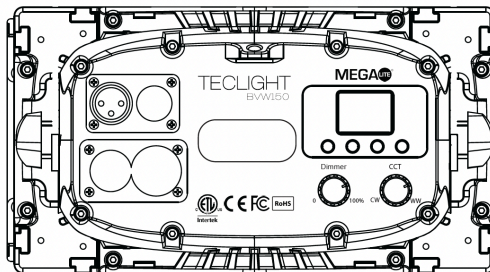

## **Mechanical Specifications**

---

IP Rating:	IP65
Housing:	Die-Cast Aluminum
Power Connection:	Input: Seetronics SAC3PX-67 Output: Seetronics SAC3FX-67 plug to Nema 5/15
Signal Connection:	5 Pin XLR In and Out
Fastening System:	Mounting yoke with quick-release clamp
Fan:	4 fan speeds and silent mode

## Control System

---

Control Protocols:

DMX512, RDM, Knob control(Dimmer/CCT),

Channel Modes:

3 Modes of operation

Mode 1: 3 Channel mode

Mode 2: 4 Channel mode

Mode 3: 5 Channel mode

Display:

Manual

## Size and Weight

---

Fixture Size:

10.75" X 5.39" X 6"

(27.30 cm x 13.69 cm x 15.24 cm)

Fixture Weight:

8.3 lbs (3.76 kg)

Packaged Size: